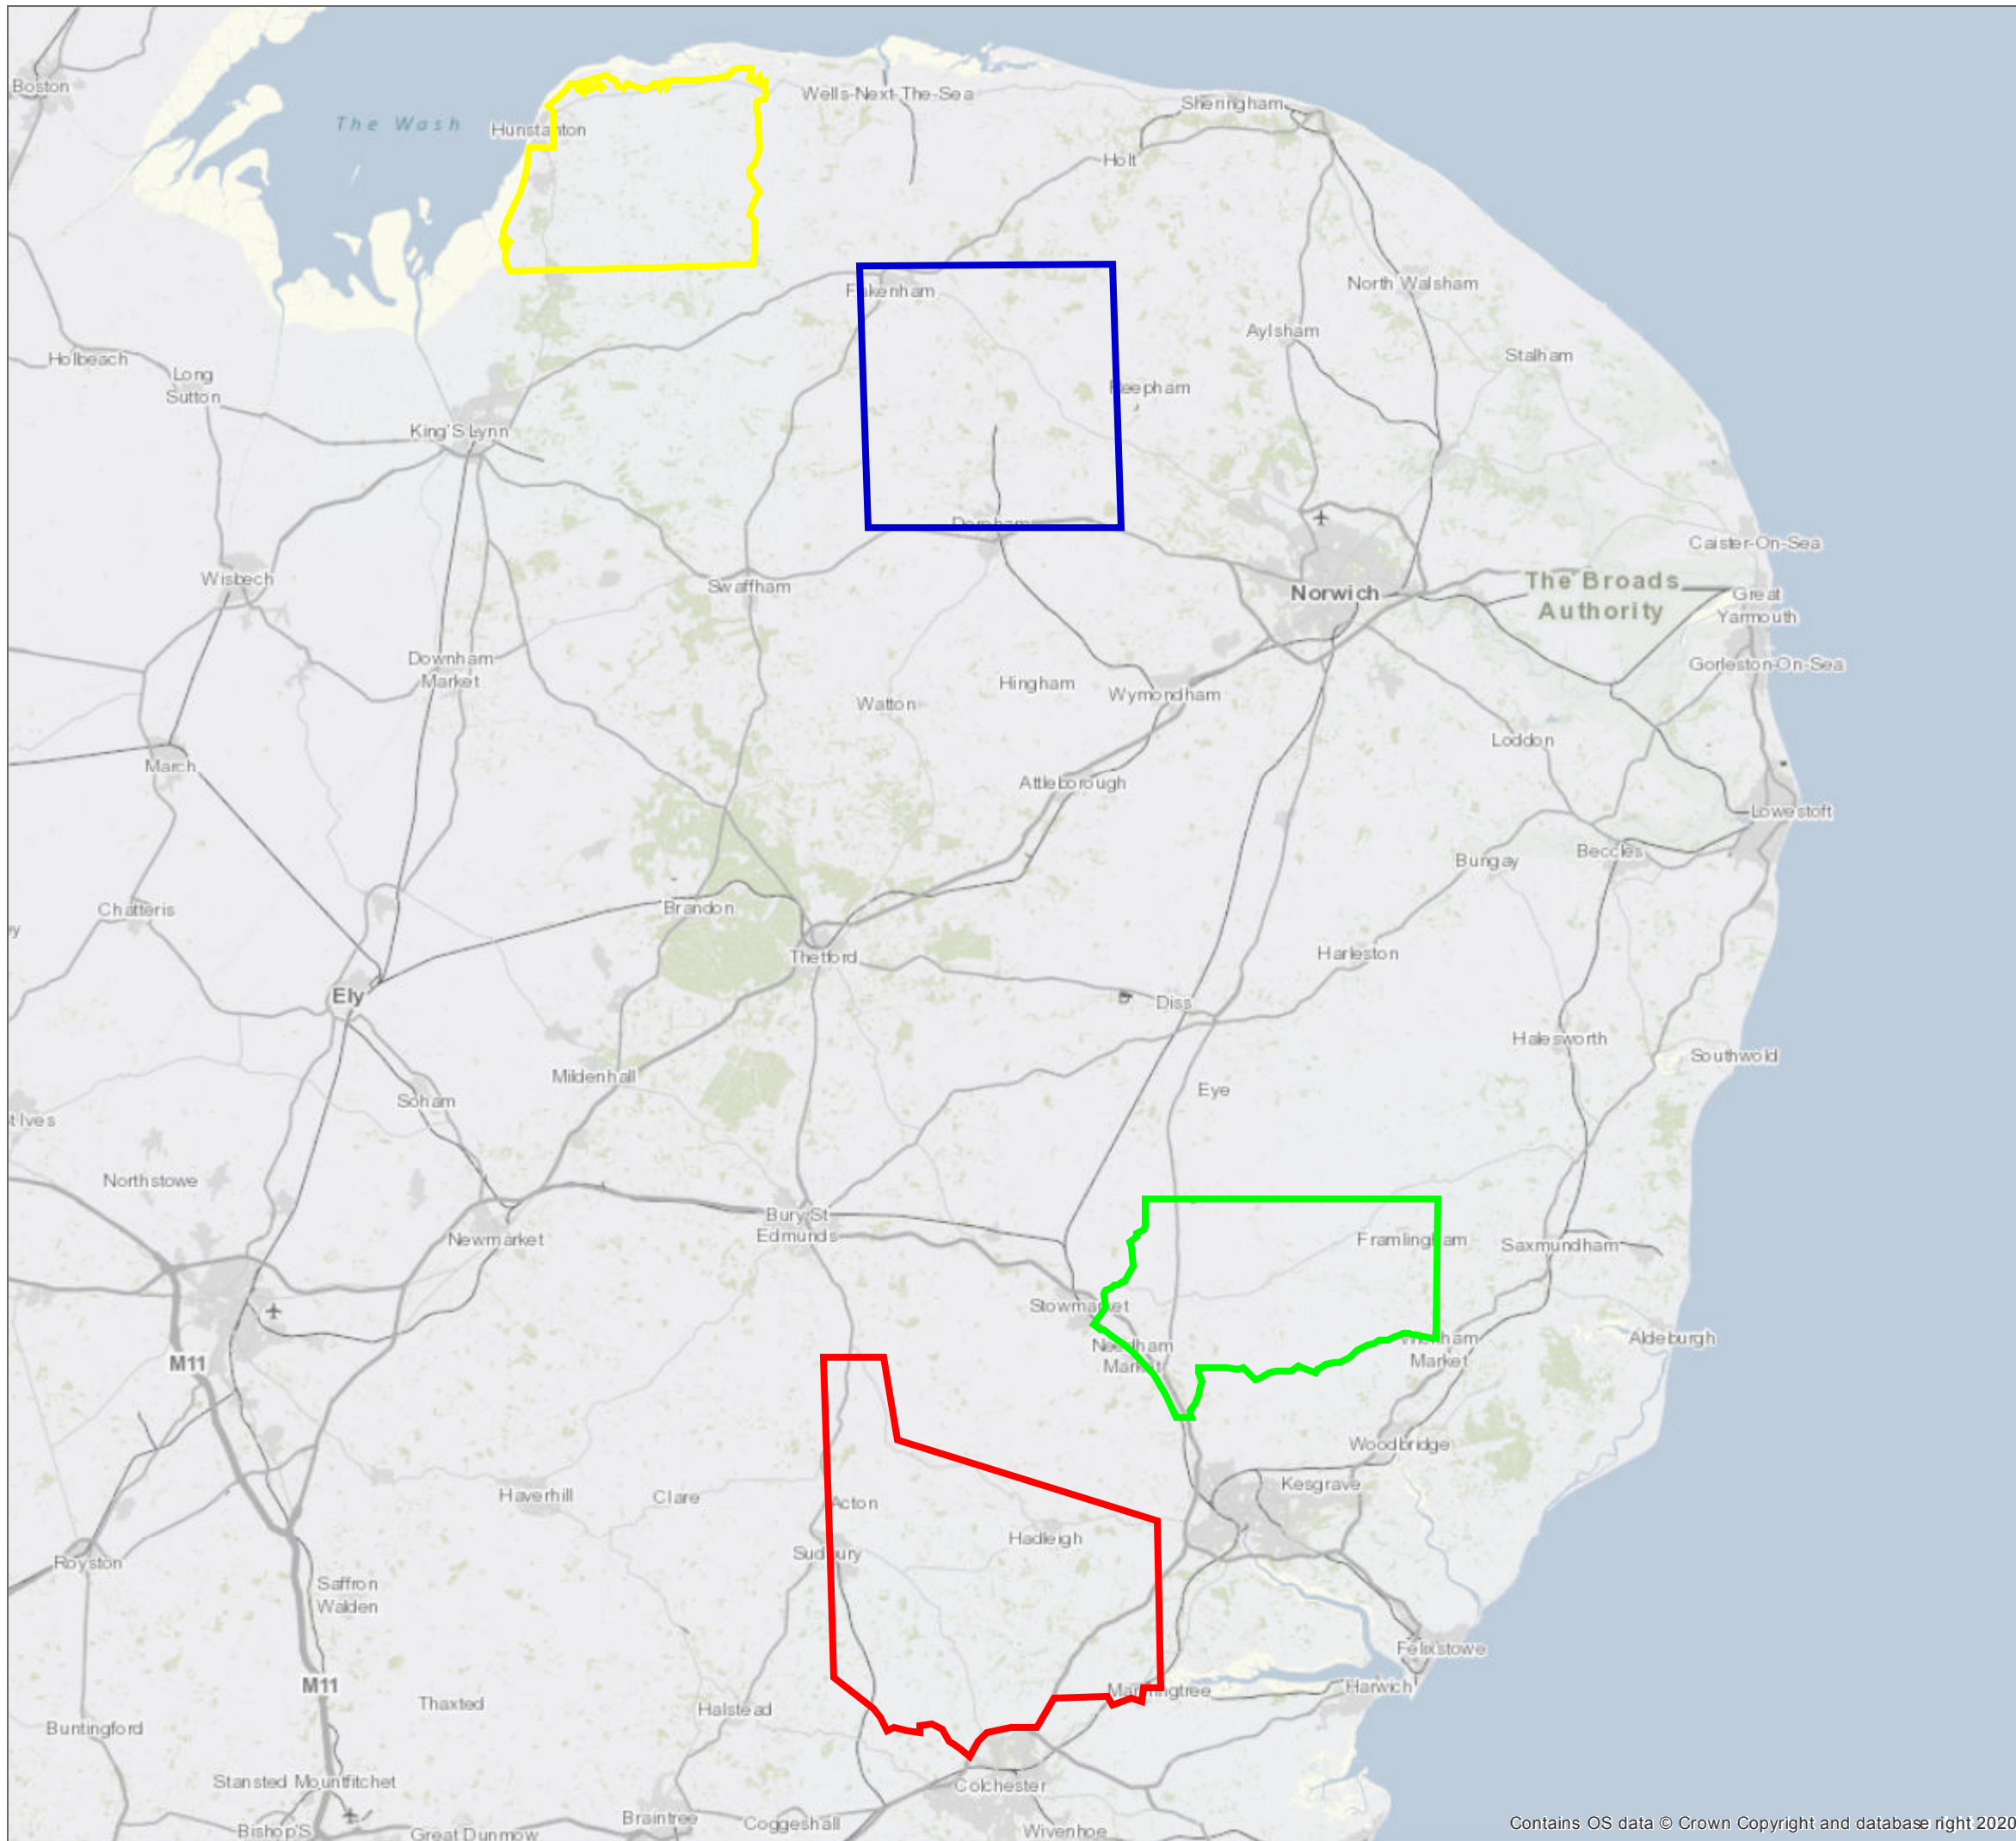

Turtle Dove Reverse Auction Test & Trials - Zone Boundaries

Legend:

-  Wensum Valley Zone Boundary - 325 km²
-  Hadleigh Zone Boundary - 400 KM²
-  NW Norfolk Zone Boundary - 200 km²
-  Stonham Zone Boundary - 250 km²

Acknowledgements & Notes:

Created by: RSPB
 © Crown Copyright. All rights reserved. RSPB licence 100021787 © Crown Copyright, RSPB Permit Number: 60271.

Map scale = 1:454,370

Date printed: 21/09/2020